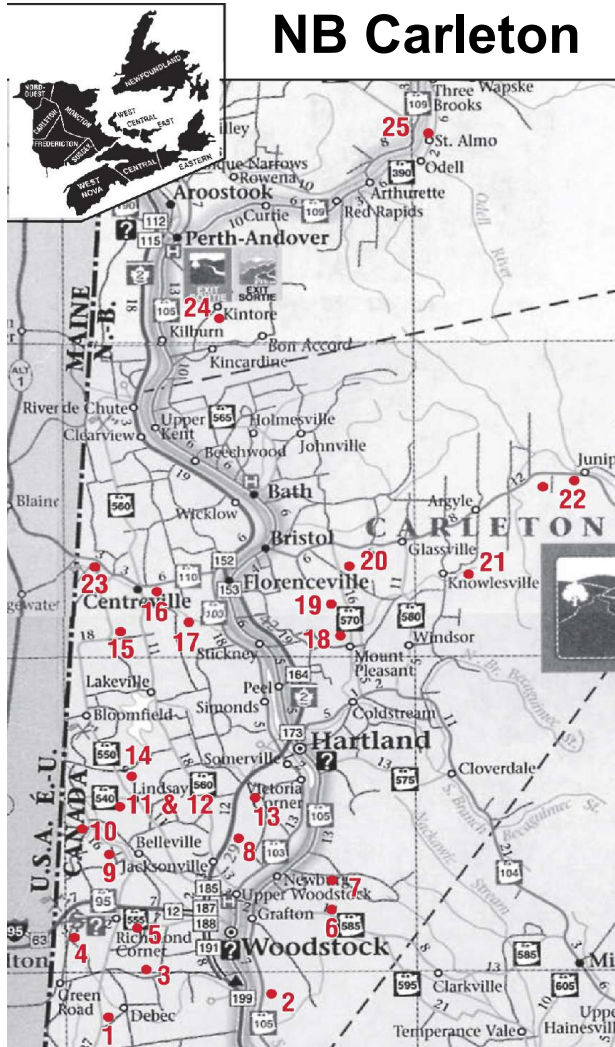

NB Carleton

1. REDMOON
Dana Sherwood
506-277-1107

2. JOLLY
Jolly Farmer Products Ltd./Rob
English
506-325-3850

3. ROELRIDGE
Roelof Omvlee
506-328-3012

4. IRISH
Ralph Anderson & Sons
506-328-3056

5. PARKIES
John Parkinson & Son
c/o Bob Parkinson
506-328-8238/328-3014